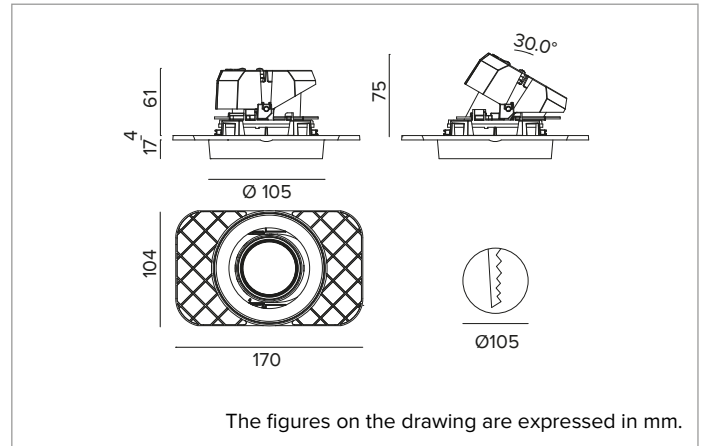

1T8741ELTR | CTEVO ARCHITECTURAL 105

Adjustable recessed LED projector in a trimless version

	4000K	H(m)	D(m)	E _{max} (lx)		
	Ra90		10°			
Fixture Power	7W	1	0.17	6823		
Source Flux	597lm	2	0.34	1706		
Fixture Flux	382lm	3	0.52	758		
Efficacy	52lm/W	4	0.69	426		
TS1357	I _{max} =11429cd/klm	I _{max}	6823cd	5	0.86	273

Optic: REFLECTOR

Beam angles: NSP

Optical efficiency: 64%

Fixture flux: 382lm

Luminous efficacy: 52lm/W

Photobiological safety: Compliant with RG1 low risk group

MECHANICAL CHARACTERISTICS

Die-cast black painted anodised aluminium body and dissipator. Black colour cover. The optical unit can be adjusted up to 30° on the vertical plane with a mechanical beam locking system and a graduated scale, and 358° on the horizontal plane. Trimless version with a load-bearing element for installation and finishing in plasterboard.